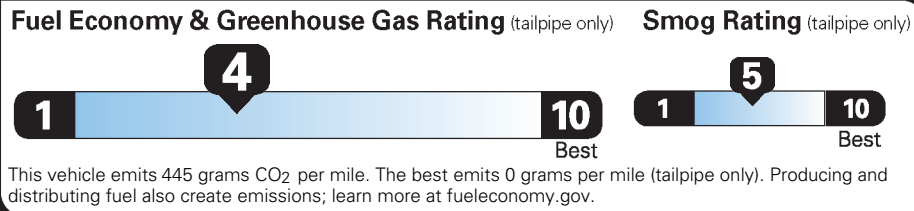

Actual results will vary for many reasons, including driving conditions and how you drive and maintain your vehicle. The average new vehicle gets 27 MPG and costs $7,500 to fuel over 5 years. Cost estimates are based on 15,000 miles per year at $2.70 per gallon. MPGe is miles per gasoline gallon equivalent. Vehicle emissions are a significant cause of climate change and smog.

fueleconomy.gov

Calculate personalized estimates and compare vehicles