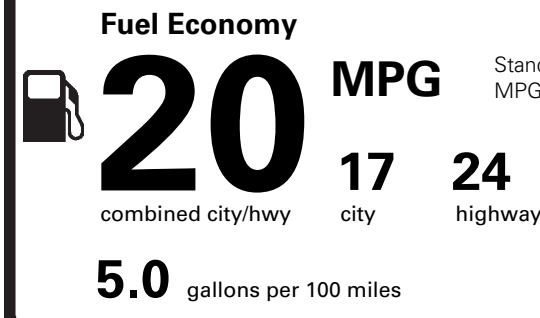

(MSRP)

11,750.00

OPTIONAL EQUIPMENT/OTHER

- .22" HI-GLOSS EBONY WHL
- .P275/40R22 107 W-RATED TIRES
- 50 STATE EMISSIONS CONVENIENCE PACKAGE
- CARGO AREA COVER
- FRONT LICENSE PLATE BRACKET

NO CHARGE
2,100.00
75.00
NO CHARGE

(MSRP)

EPA DOT Fuel Economy and Environment

Gasoline Vehicle

Standard SUVs range from 13 to 101 MPG. The best vehicle rates 141 MPGe.

You spend \$2,500 more in fuel costs over 5 years compared to the average new vehicle.